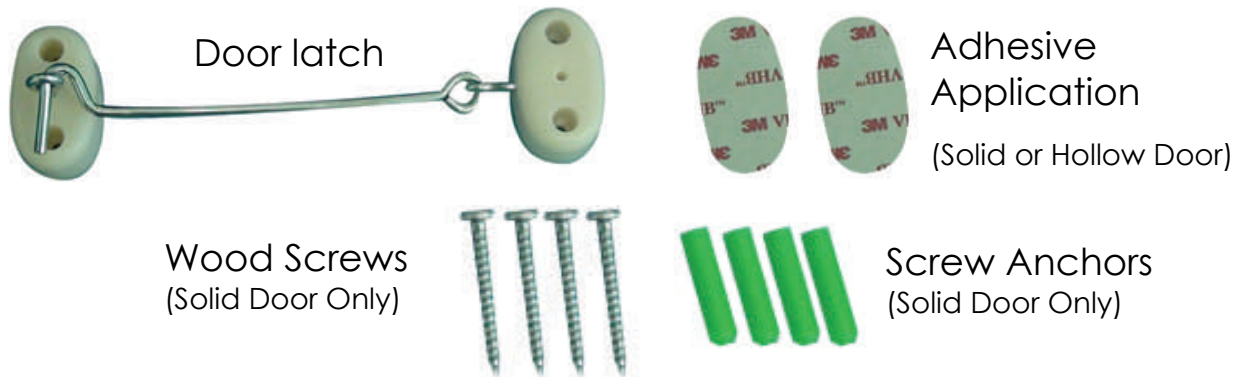

Introducing the **Peek a Boo**™

The Peek a Boo™ is a latch that prevents your dog from eating cat feces out of the cat litter box.

Product Components

Facts about pet ownership in the United States.

Dogs

- 77.5 million owned dogs in the United States
- 39 % of U.S. households own at least one dog
- Most owners (67 percent) own one dog
- 24 % of owners own two dogs
- 9 % of owners own three or more dogs
- On average, owners have almost two dogs
- The proportion of male to female dogs is even
- 19 % of owned dogs were adopted from animal shelters
- Dog owners spend \$225 on veterinary visits annually
- 75 % of owned dogs are spayed or neutered

The Peek a Boo latch will allow you to isolate cat litter boxes from dogs that are larger than your cat.

Dogs and other pets that consume cat feces can potentially develop illness.